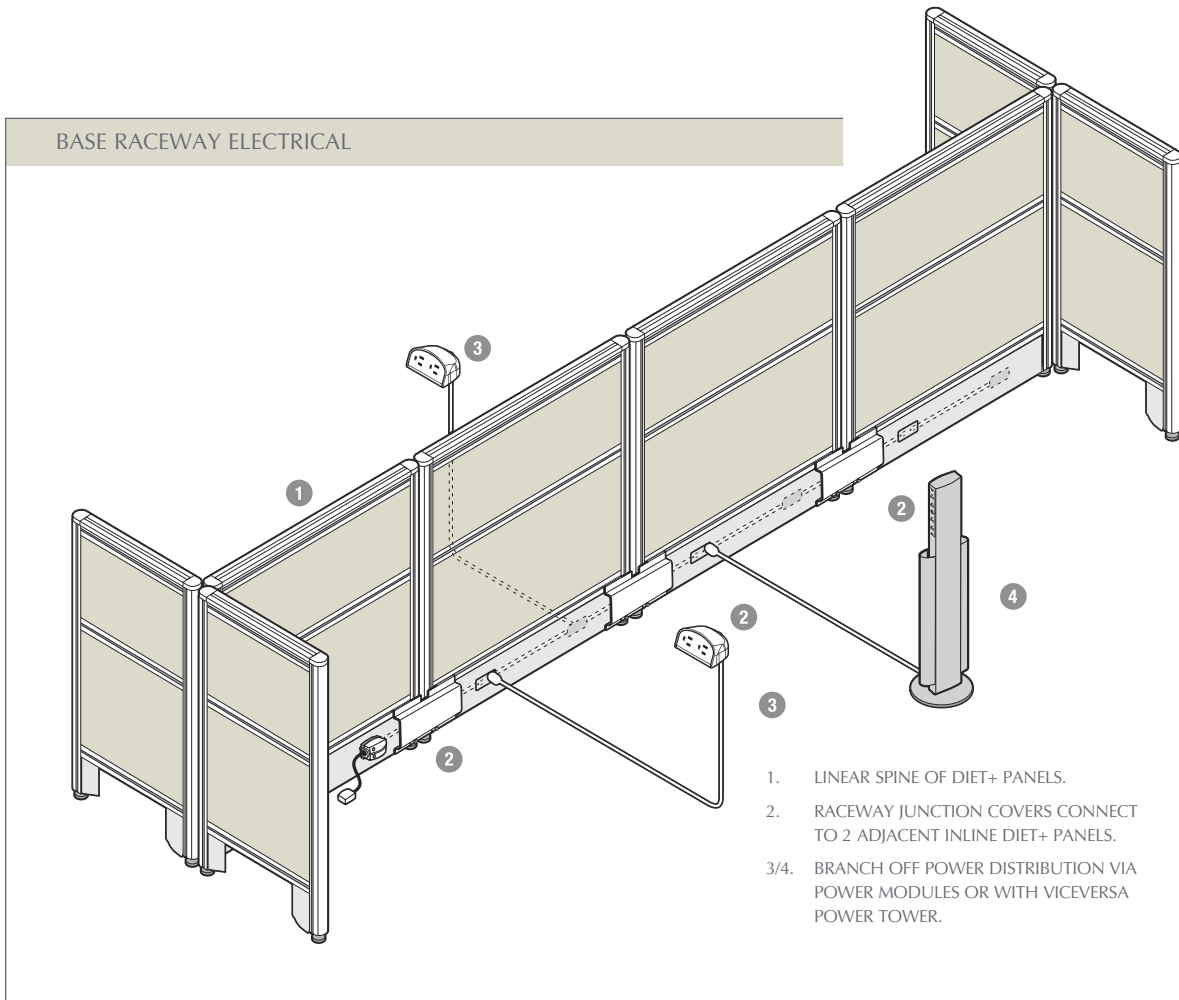

# Connectivity

A UNIVERSAL HINGE CONNECTOR INDEPENDENT OF PANEL CONFIGURATION ALLOWS FOR MORE FLEXIBILITY.

INLINE

3 WAY 60°

3 WAY 90°

The award-winning, slimline panel system with the universal hinge connector is now all grown up! Diet+ can now deliver power and communication along the linear spine of the base panel. Diet+ includes a comprehensive offering of worksurfaces, storage components and accessories as well as the ability to visually and functionally integrate with other Global Contract products. Diet+ offers you more for less.