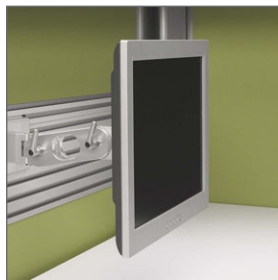

INTEGRATED ACCESSORY RAIL WITH MONITOR SUPPORT