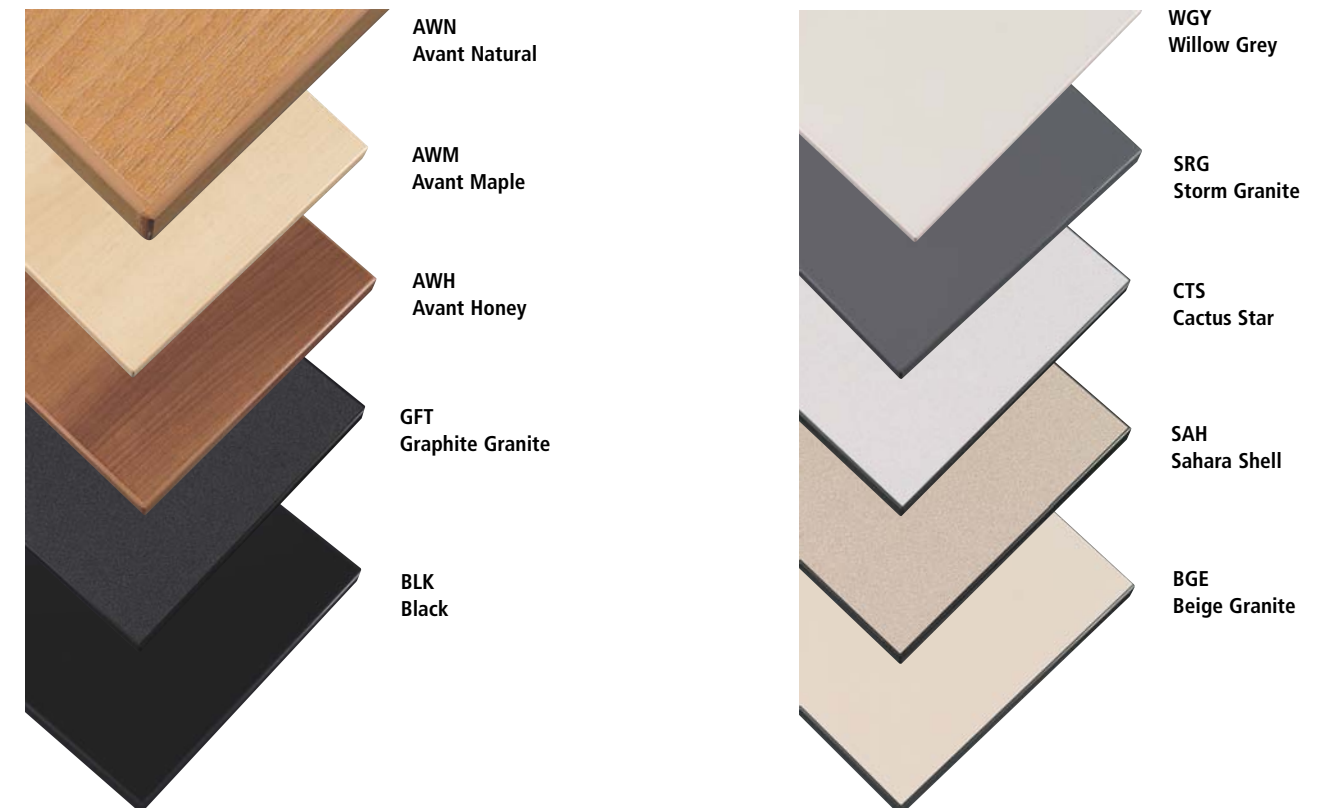

HP Laminate Options