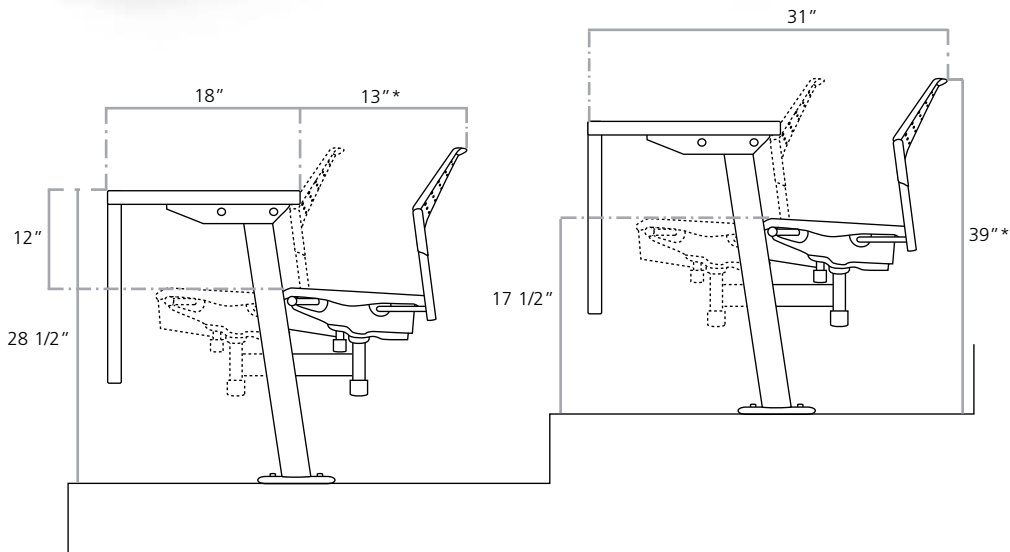

Academic Seating™

Description

Flexnest

*Measurements may vary, depending on the seat back selected.