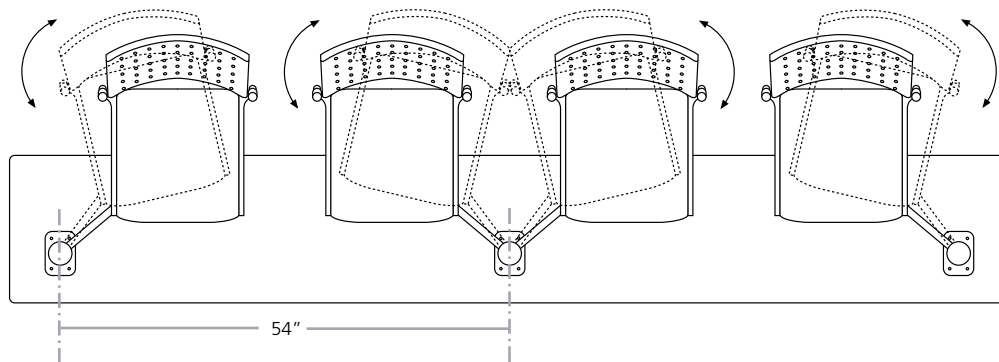

Global - Canada
560 Supertest Road Downsview Ontario Canada M3J 2M6
Tel (416) 661-3660 (800) 668-5870
Customer Service: Fax (800) 361-3182
Government Customer Service: Fax (416) 739-6319

Global - U.S.A.
17 West Stow Road P.O. Box 562
Marlton New Jersey U.S.A. 08053
Tel (856) 596-3390 (800) 220-1900
Fax (856) 596-5684

Global - International
560 Supertest Road Downsview
Ontario Canada M3J 2M6
Tel (416) 661-3660 (800) 668-5870
Fax (416) 667-1821

GGI Office Furniture (UK) Ltd.
Global Way Darwen
Lancashire UK BB3 0RW
Tel +44(0) 1254 778500
Fax +44(0) 1254 778519

© 2003.™ Trade-Marks of GLOBAL TOTAL OFFICE. These products may be covered by one or more issued patents or pending patent applications in Canada, the U.S. and elsewhere. All Intellectual Property rights in applicable trademarks, patents and industrial designs are strictly reserved. Specifications are correct at time of printing. Printed in Canada. Creative / Global Group Design Center 020303 410.575

Visit us on the World Wide Web at www.globaltotaloffice.com

Offices throughout Canada, United States, United Kingdom, France, Australia and Brazil. Distribution around the world. A member of the Global Group.