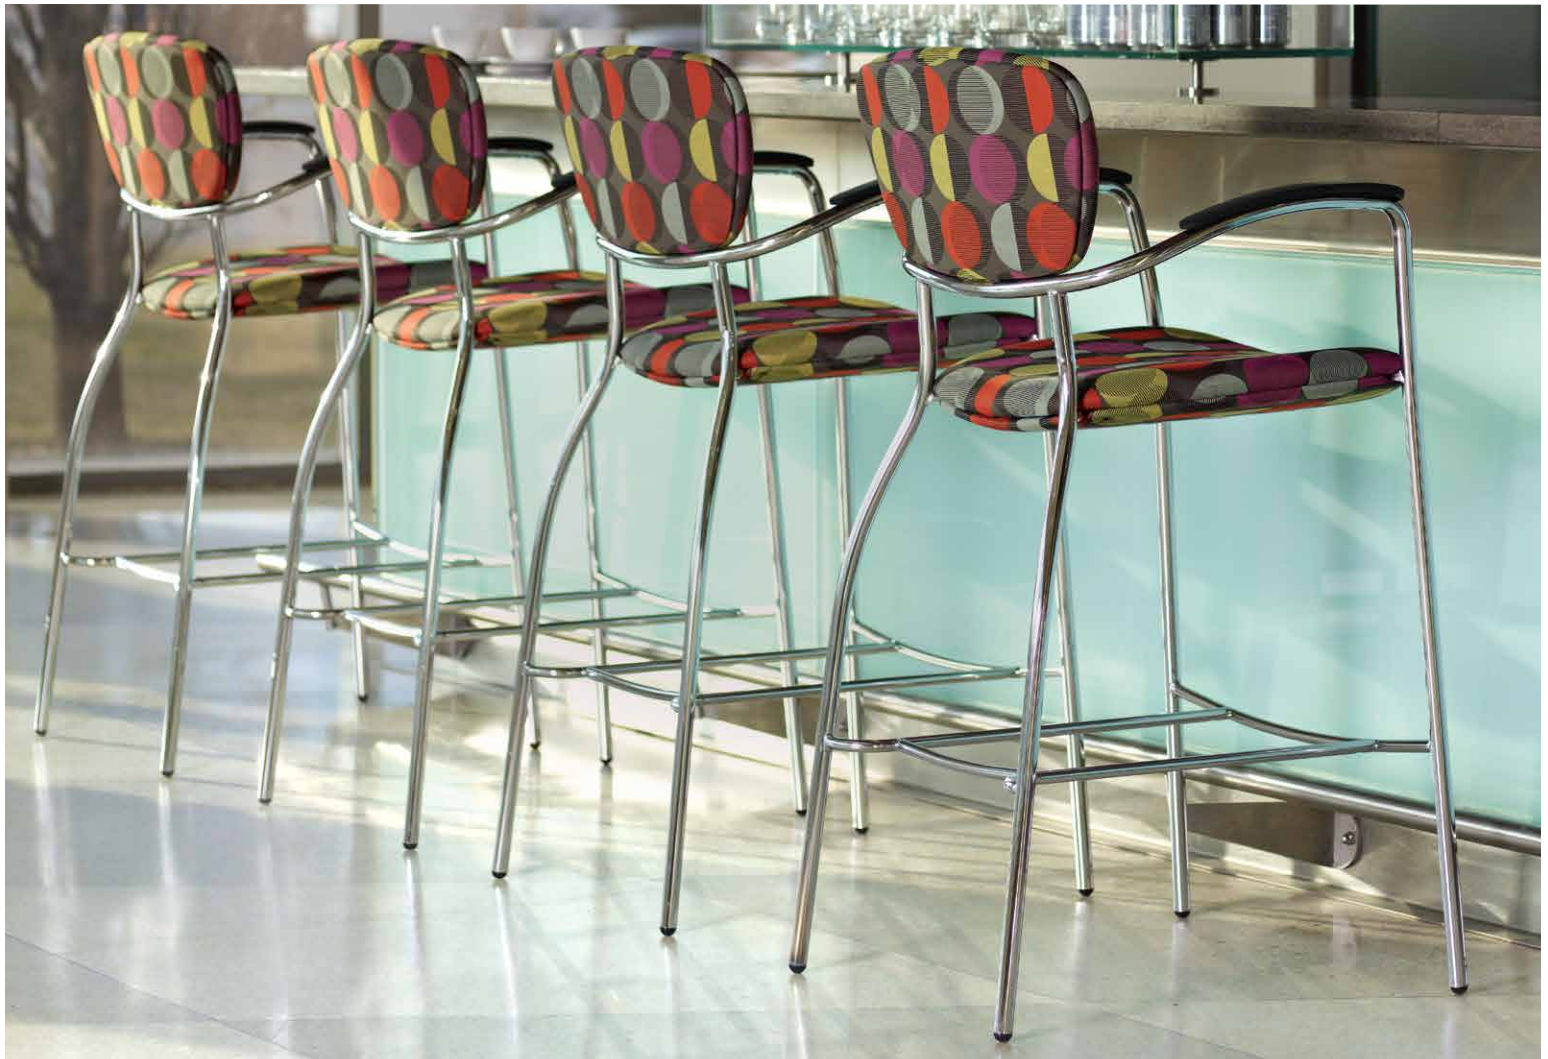

caprice

Caprice, a modern and trim guest chair

Four-legged Armchair

Sled Base Armchair

Caprice™. a light scale guest chair. Molded black polypropylene armcaps enhance the comfort and durability of the chair. Durable black glides are standard and steel self-leveling rubber cushioned glides are available as an option. Choose an optional long-lasting steel frame. Available in fabric, vinyl and leather.

Seating shown in Momentum Kudos, Rolling Stone (YFS9). Table shown in White (WHT) laminate.

Frame Finishes

Chrome

Tungsten

Charcoal Grey

Black

Features

Durable polypropylene armcaps

Finished seat bottom

Black bullet glides
standard on four-legged
armchair

Optional casters

Finished seat back

Cover: Seating shown in Momentum Kudos, Rolling Stone (YFS9).
Above: Seating shown in Momentum Kudos, Rolling Stone (YFS9).