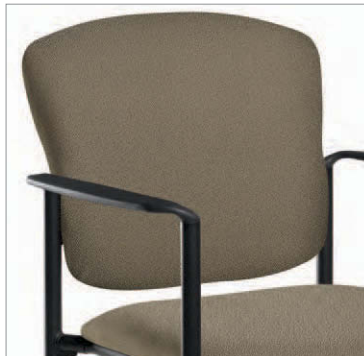

twilight

Twilight™, engineered to perform.

Twilight offers a contemporary flare for multi-purpose settings. Arm and armless models are available in multiple frame finishes. Caster options offer mobility when required. Bar height stools complete the offering.

Seating shown in Silhouette, Sienna (SL28) and Silhouette, Camel (SL26).

Armchair Upholstered Back

Armless Chair Upholstered Back

Barstool with Arms Upholstered Back

Armless Barstool Upholstered Back

Seating shown in Silhouette, Camel (SL26).

Armchair Wood Veneer Back

Armless Chair Wood Veneer Back

Barstool with Arms Wood Veneer Back

Armless Barstool Wood Veneer Back

Features

Flared wood back models are available in all Global wood finishes.

Upholstered models are available in a wide variety of textiles.

Black frame finish standard. Optional Tungsten frame finish available (shown).

Caster models available except on stool height varieties.

Cover: Seating shown in Silhouette, Camel (SL26).

U.S.A.
Global Furniture Group
17 West Stow Road P.O. Box 562
Marlton New Jersey U.S.A. 08053
Tel (856) 596-3390 (800) 220-1900
Fax (856) 596-5684