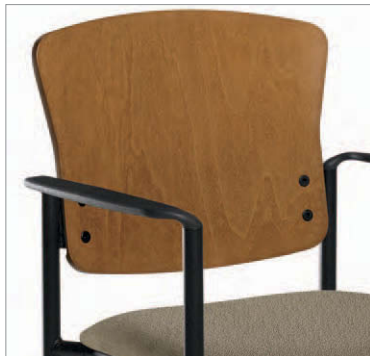

twilight

Twilight™, engineered to perform.

Twilight offers a contemporary flare for multi-purpose settings. Arm and armless models are available in multiple frame finishes. Caster options offer mobility when required. Bar height stools complete the offering.

Seating shown in Silhouette, Sienna (SL28) and Silhouette, Camel (SL26).

Armchair Upholstered Back

Armless Chair Upholstered Back

Barstool with Arms Upholstered Back

Armless Barstool Upholstered Back

Seating shown in Silhouette, Camel (SL26).

Armchair Wood Veneer Back

Armless Chair Wood Veneer Back

Barstool with Arms Wood Veneer Back

Armless Barstool Wood Veneer Back

Features

Flared wood back models are available in all Global wood finishes.

Upholstered models are available in a wide variety of textiles.

Black frame finish standard. Optional Tungsten frame finish available (shown).

Caster models available except on stool height varieties.

Cover: Seating shown in Silhouette, Camel (SL26).

U.S.A.
Global Furniture Group
17 West Stow Road P.O. Box 562
Marlton New Jersey U.S.A. 08053
Tel (856) 596-3390 (800) 220-1900
Fax (856) 596-5684