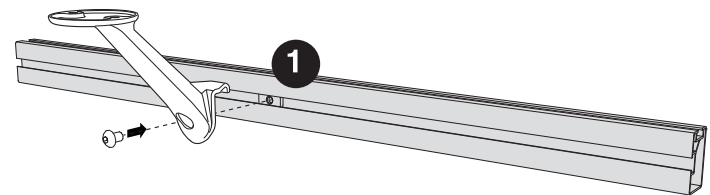

KADIN INSTALLATION GUIDE

Required Tools

Safety Glasses

Allenkey 3/16"

Rubber Mallet

Drill

Included Hardware

2 Way Connector

3 Way Connector

2 Way Connector 60 Degree

Beam

1/4 -20- 0.5 Screw

Plastic Support

Diecast Support

Leg

Slider

Note: First assemble the depth, then assemble the width of the table.

Start at one end of the table and work your way through to the other end

STEP 1: Insert the slider into the groove. Align the slider's hole with the diecast support's hole (Or plastic support's Hole) and secure them together with the provided screw.

STEP 1b: Plastic supports are to be used at the seams between two adjoining table tops.

STEP 2: Attach the legs to either side of the beam with the provided screws.

STEP 3: Once one side is complete, attach the remaining beams to the assembly and add the provided diecast supports (tables up to 48" will not include diecast supports).

STEP 4: Each top will include metal inserts - connect the legs and supports to the top with the provided machine screws.