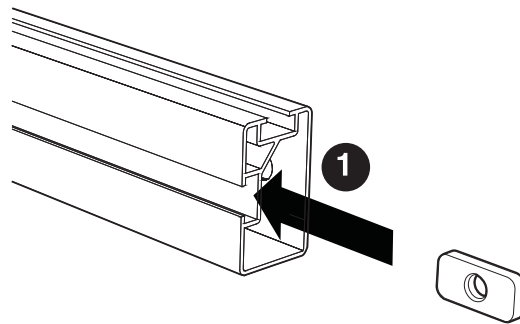

KADIN INSTALLATION GUIDE

Required Tools

Safety Glasses

Allenkey 3/16"

Rubber Mallet

Drill

Included Hardware

2 Way Connector

3 Way Connector

2 Way Connector 60 Degree

Beam

1/4 -20- 0.5 Screw

Plastic Support

Diecast Support

Leg

Slider

Note: First assemble the depth, then assemble the width of the table.

Start at one end of the table and work your way through to the other end

STEP 1: Insert the slider into the groove. Align the slider's hole with the diecast support's hole (Or plastic support's Hole) and secure them together with the provided screw.

STEP 1b: Plastic supports are to be used at the seams between two adjoining table tops.

STEP 2: Attach the legs to either side of the beam with the provided screws.

STEP 3: Once one side is complete, attach the remaining beams to the assembly and add the provided diecast supports (tables up to 48" will not include diecast supports).

STEP 4: Each top will include metal inserts - connect the legs and supports to the top with the provided machine screws.