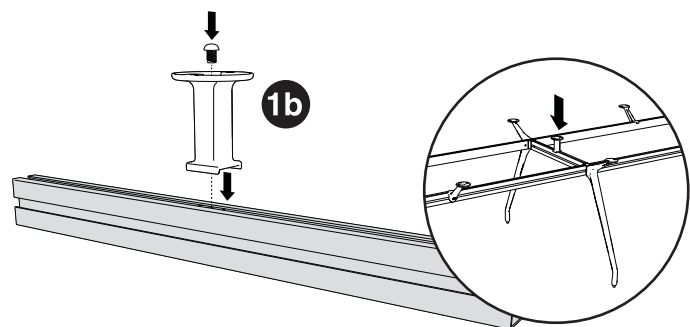

KADIN INSTALLATION GUIDE

Required Tools

Safety Glasses

Allenkey 3/16"

Rubber Mallet

Drill

Included Hardware

2 Way Connector

3 Way Connector

2 Way Connector 60 Degree

Beam

1/4 -20- 0.5 Screw

Plastic Support

Diecast Support

Leg

Slider

Note: First assemble the depth, then assemble the width of the table.

Start at one end of the table and work your way through to the other end

STEP 1: Insert the slider into the groove. Align the slider's hole with the diecast support's hole (Or plastic support's Hole) and secure them together with the provided screw.

STEP 1b: Plastic supports are to be used at the seams between two adjoining table tops.

STEP 2: Attach the legs to either side of the beam with the provided screws.

STEP 3: Once one side is complete, attach the remaining beams to the assembly and add the provided diecast supports (tables up to 48" will not include diecast supports).

STEP 4: Each top will include metal inserts - connect the legs and supports to the top with the provided machine screws.