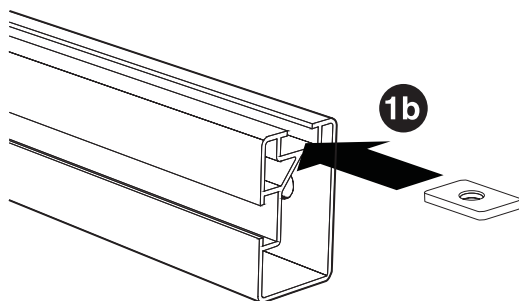

KADIN INSTALLATION GUIDE

Required Tools

Safety Glasses

Allenkey 3/16"

Rubber Mallet

Drill

Included Hardware

2 Way Connector

3 Way Connector

2 Way Connector 60 Degree

Beam

1/4 -20- 0.5 Screw

Plastic Support

Diecast Support

Leg

Slider

Note: First assemble the depth, then assemble the width of the table.

Start at one end of the table and work your way through to the other end

STEP 1: Insert the slider into the groove. Align the slider's hole with the diecast support's hole (Or plastic support's Hole) and secure them together with the provided screw.

STEP 1b: Plastic supports are to be used at the seams between two adjoining table tops.

STEP 2: Attach the legs to either side of the beam with the provided screws.

STEP 3: Once one side is complete, attach the remaining beams to the assembly and add the provided diecast supports (tables up to 48" will not include diecast supports).

STEP 4: Each top will include metal inserts - connect the legs and supports to the top with the provided machine screws.